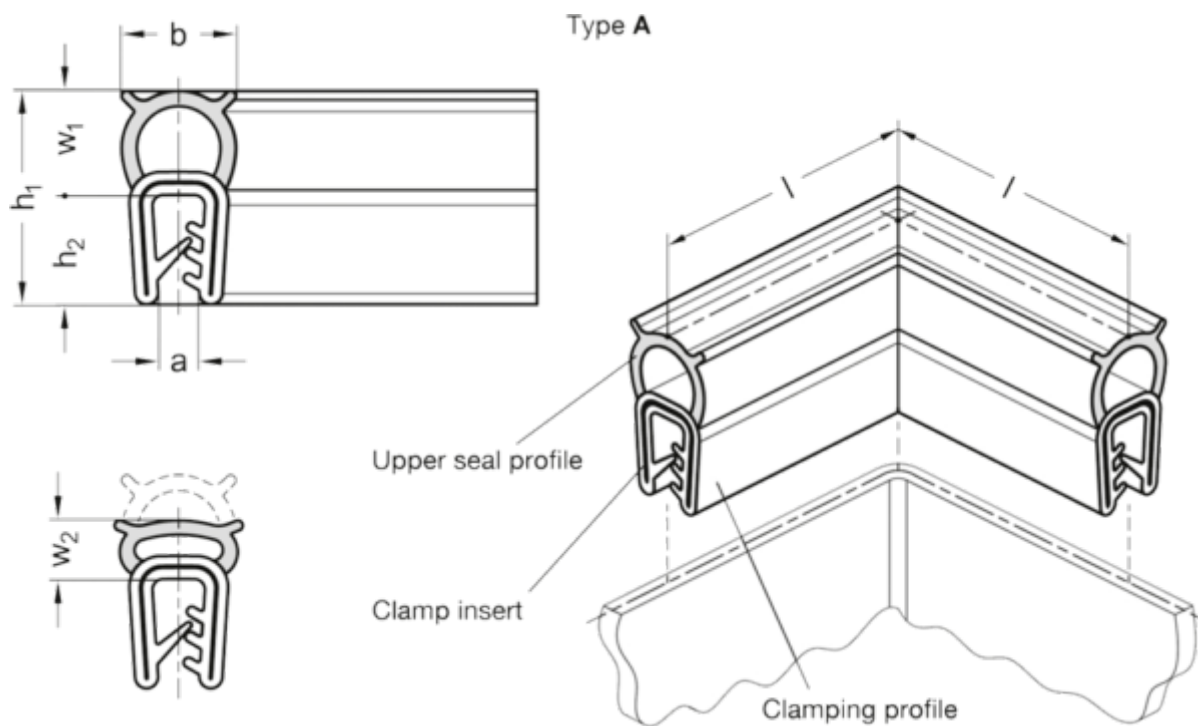

Article number: 202181EPDM205A250

Description: E+G Edge protection seal GN 2181-EPDM-20,5-A-250

Measures

a	= 1 - 3.5
b	= 11
h1	= 20.5
h2	= 10.5
l	= 250 ±2.5
w1	= 10
w2	= 7
Weight in (g)	= 70